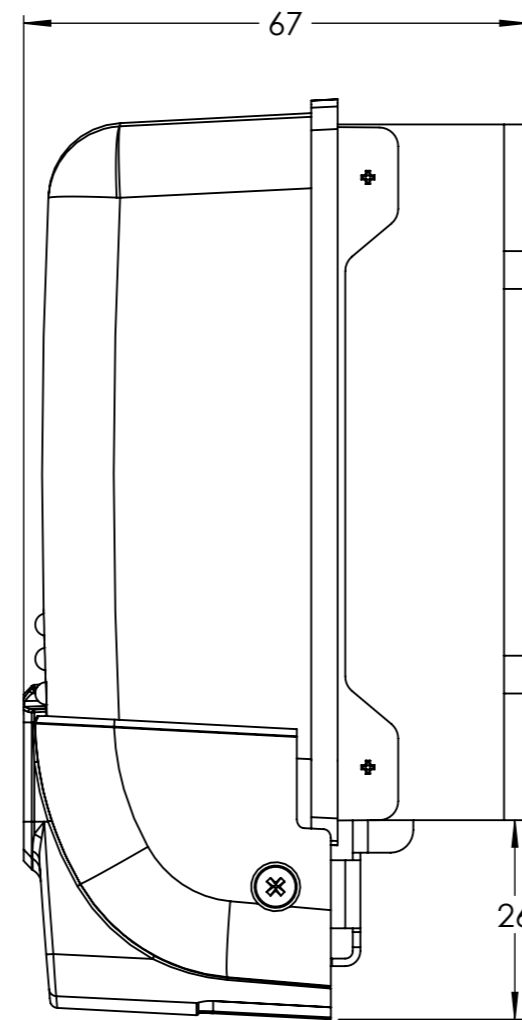

Dimension Drawing - MPPT WireBox-S

SCC950140000

MPPT WireBox-S 100-20

Dimensions in mm

victron energy
BLUE POWER