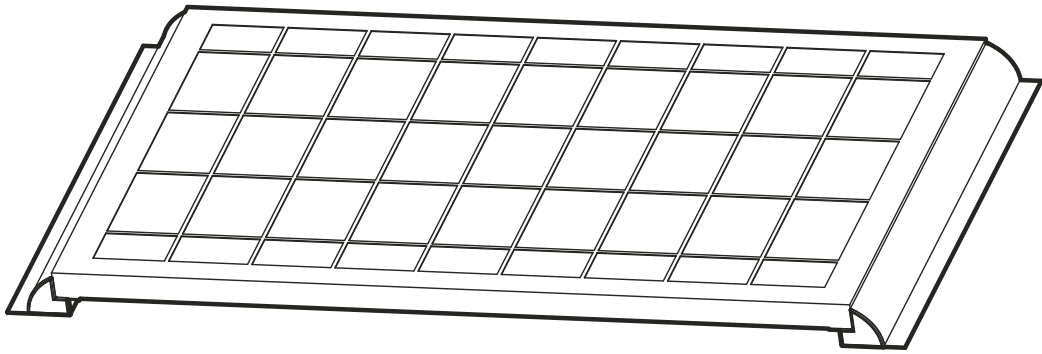

Finished

Registered office:

Sunshine Solar Limited

Unit 30, Ashwellthorpe Industrial Estate

Ashwellthorpe

Norwich

Norfolk

NR16 1ER

tel. +44 (0)1508 488188

email. support@sunshinesolar.co.uk

web. www.sunshinesolar.co.uk